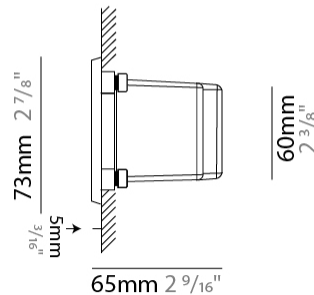

GENERAL

Series: New Green
Subseries: New Green M
Brand: Side
Division: Exterior
Mounting Type: Recessed
Mounting Location: Wall
Subcategory: Step Light

PHYSICAL

Shape: Rectangle
Length (mm): 202
Length (in): 7 ¹⁵/₁₆
Width (mm): 73
Width (in): 2 ⁷/₈
Height (mm): 65
Height (in): 2 ⁹/₁₆
Min. Recessing Depth (mm): 70
Min. Recessing Depth (in): 2 ³/₄
Light Distribution: Asymmetric
Weight (kg): 0.8
Weight (lbs): 1.76
Diffuser: Clear tempered glass
Gasket: Silicone rubber
Fixture Finish: WHI / BLK / GRY
Fixture Material: Aluminum Die Cast

ELECTRICAL

Lamp Type: LED (Zhaga Standard)
Input Wattage (W): 3.65
Total Output Wattage (W): 2.97
Dimming: Non-Dimmable
Driver Included: No
Driver Location: Remote
Driver Type: Constant Current - 120Vac
Driver Class: Class 2
Input Voltage (V): 120 - 277
Constant Current (MA): 350
Upon Request: 0-10Vdc dimming / Phase dimming 120Vac / Non-dimming 120/277Vac

LED

Color Temperature (°K): 3000 / 4000
Max. Delivered Lumen (lm): 195.7 / 204.4
Nominal Lumen (lm): 450 / 470
CRI: >90 CRI
Lamp Life (hrs): 50000

OPTICAL

Optic°: Asymmetrical

RATINGS AND CERTIFICATIONS

Certified By: Certified for North American Standards
IP rating: IP65
IK Rating: IK07

PROJECT
TYPE
SPECIFIER
QUANTITY
DATE